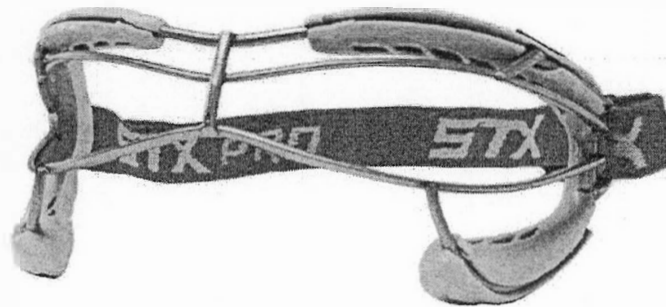

2018 COMPETITIVE GOGGLES

4SIGHT PRO $65