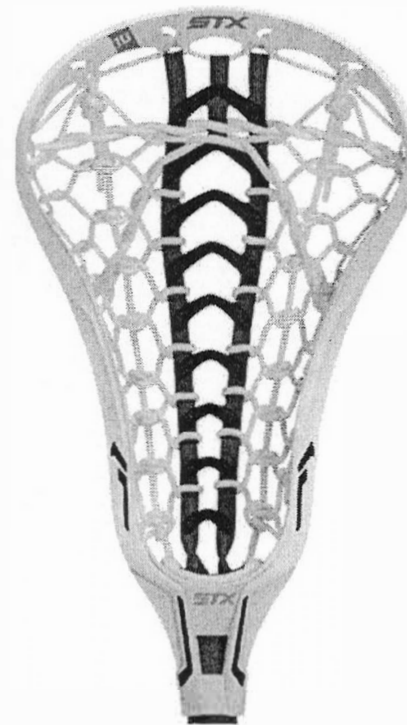

PRODUCT UPDATE

CRUX-I & FORTRESS 600

- Transition from Launch pocket to Launch II pocket
- New UPCs, no change in price

$180 / $150

$180 / $130

PLAY
HUGE.
STX

CONFIDENTIAL