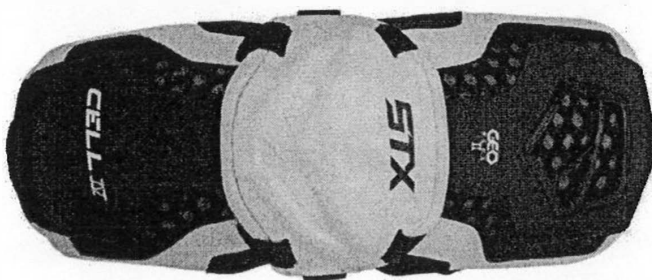

PLAY
HUGE.
STX

GEO
FLEX
II

CONFIDENTIAL

CELL IV ARM GUARD

KEY FEATURES AND BENEFITS:

- GeoFlex II™ - flexible protection
- Flow-through stackup for ventilation and cooling
- Silicone strips help keep pad in place
- Breathable sleeve wicks sweat for comfort and cooling
- Dual straps with updated velcro system
- Colors Available: White, Black, Grey, Navy, Red, Royal
- MAP \$100

CONFIDENTIAL

CELL IV ARM GUARD

ADDITIONAL COLORWAYS:

CONFIDENTIAL

CELL IV ARM PAD

KEY FEATURES AND BENEFITS:

- GeoFlex II™ - flexible protection
- Flow-through stackup for ventilation and cooling
- Silicone strips help keep pad in place
- Breathable sleeve wicks sweat for comfort and cooling
- Dual straps with updated velcro system
- Redesigned pad breaks for better flexibility
- Colors Available: White, Black, Grey, Navy, Red, Royal
- MAP \$80