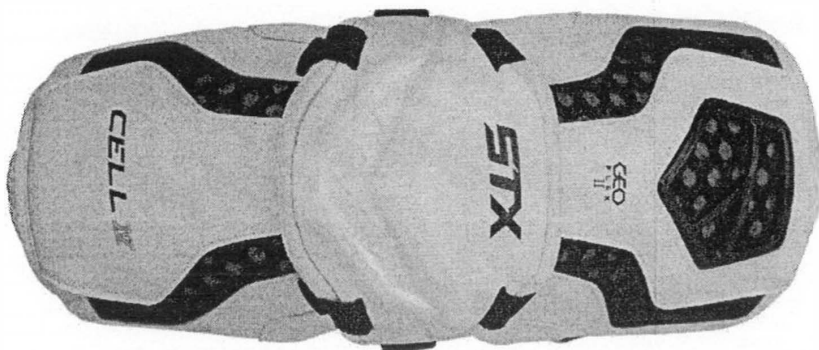

2018 COMPETITIVE FIELD GLOVES

STALLION 300 \$80

CONFIDENTIAL

2018 RECREATIONAL FIELD GLOVES

STALLION 200 NO MAP

STALLION 50 NO MAP

CONFIDENTIAL

2018 MEN'S ELITE SHOULDER PROTECTION

STALLION 500 \$170

CELL IV \$130

SURGEON 500 \$140

CELL IV \$110

CONFIDENTIAL

2018 ELITE ARM GUARDS

STALLION 500 \$125

SURGEON 500 \$100

CELL IV \$110

CONFIDENTIAL

2018 ELITE ARM PADS

STALLION 500 \$100

CELL IV \$80

PLAY
HUGE.
STX

CONFIDENTIAL

2018 ELITE ELBOW PADS