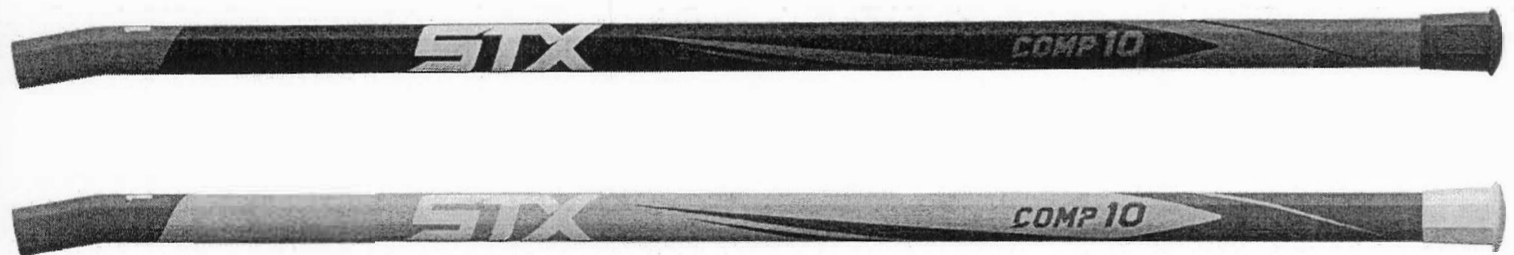

COMP 10 HANDLE

NEW GRAPHIC

- Available as individual handle and offered standard on Crux 600 Complete Stick
- Colors Available: Black/Graphite, Grey/Graphite
- MAP $80

PLAY
HUGE.
STX

10

CONFIDENTIAL