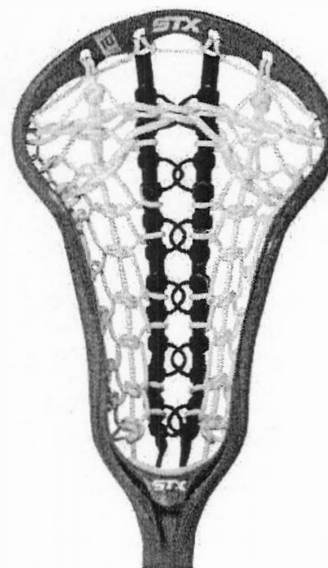

PRODUCT UPDATE

CRUX-i

- Now available with Launch & Runway Pockets
- Price drops on Precision Pocket & unstrung head

LAUNCH

\$180 / \$150

RUNWAY

\$160 / \$130

PRECISION