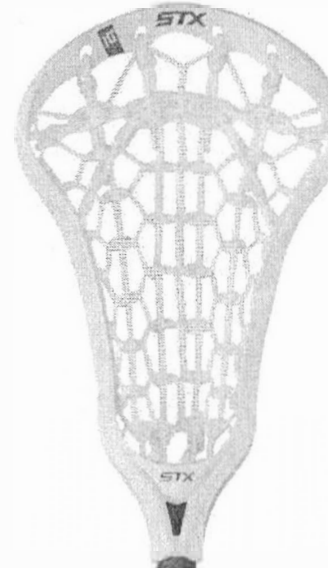

Rookie \$25

PLAY
HUGE.
STX

CONFIDENTIAL

2018 GLOVES

FROST WINTER GLOVE \$30

BREEZE LIGHTWEIGHT GLOVE \$25

PLAY
HUGE.
STX

CONFIDENTIAL

PRODUCT UPDATE

CRUX-i

- Now available with Launch & Runway Pockets
- Price drops on Precision Pocket & unstrung head

LAUNCH

\$180 / \$150

RUNWAY

\$160 / \$130

PRECISION