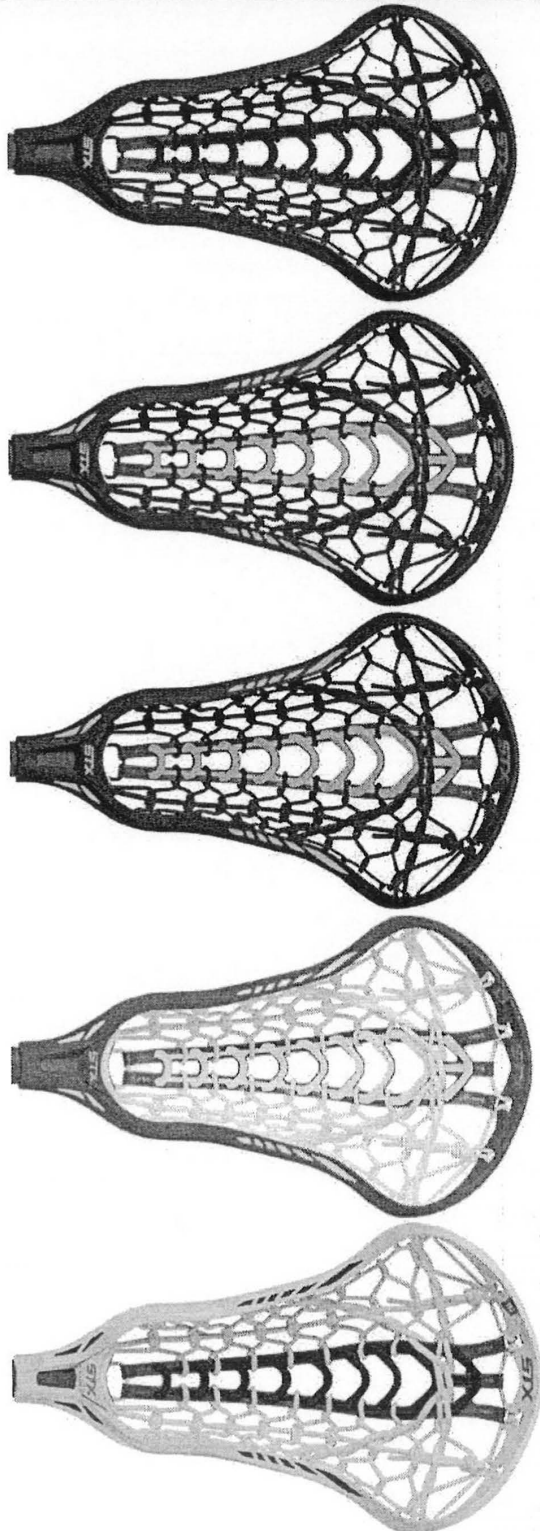

CONFIDENTIAL