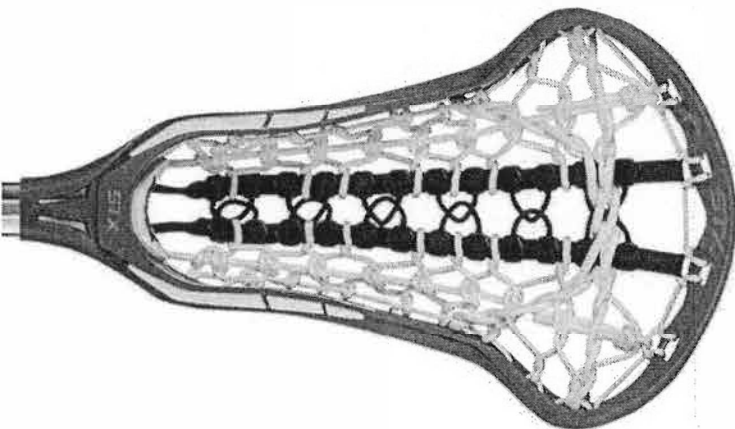

EXULT 500

$190 / $150 / $120