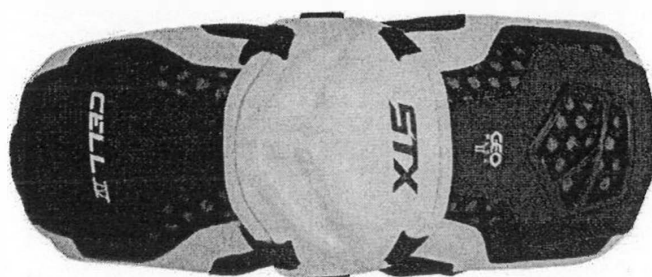

PLAY
HUGE.
STX

GEO
FLEX
II

CONFIDENTIAL

CELL IV ARM GUARD

KEY FEATURES AND BENEFITS:

- GeoFlex II™ - flexible protection
- Flow-through stackup for ventilation and cooling
- Silicone strips help keep pad in place
- Breathable sleeve wicks sweat for comfort and cooling
- Dual straps with updated velcro system
- Colors Available: White, Black, Grey, Navy, Red, Royal
- MAP \$100

CONFIDENTIAL

CELL IV ARM GUARD

ADDITIONAL COLORWAYS:

CONFIDENTIAL

CELL IV ARM PAD

KEY FEATURES AND BENEFITS:

- GeoFlex II™ - flexible protection
- Flow-through stackup for ventilation and cooling
- Silicone strips help keep pad in place
- Breathable sleeve wicks sweat for comfort and cooling
- Dual straps with updated velcro system
- Redesigned pad breaks for better flexibility
- Colors Available: White, Black, Grey, Navy, Red, Royal
- MAP \$80