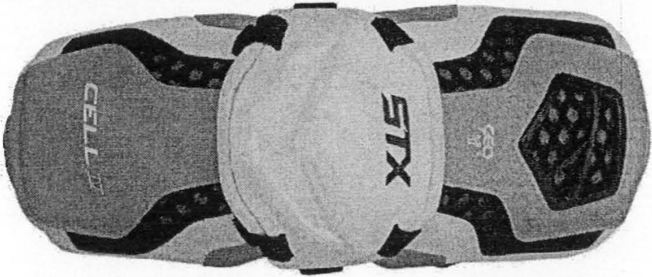

PLAY
HUGE.
STX

GEO
FLEX
II

CONFIDENTIAL

CELL IV ARM GUARD

KEY FEATURES AND BENEFITS:

- GeoFlex II™ - flexible protection
- Flow-through stackup for ventilation and cooling
- Silicone strips help keep pad in place
- Breathable sleeve wicks sweat for comfort and cooling
- Dual straps with updated velcro system
- Colors Available: White, Black, Grey, Navy, Red, Royal
- MAP \$100

CONFIDENTIAL

CELL IV ARM GUARD

ADDITIONAL COLORWAYS:

CONFIDENTIAL

CELL IV ARM PAD

KEY FEATURES AND BENEFITS:

- GeoFlex II™ - flexible protection
- Flow-through stackup for ventilation and cooling
- Silicone strips help keep pad in place
- Breathable sleeve wicks sweat for comfort and cooling
- Dual straps with updated velcro system
- Redesigned pad breaks for better flexibility
- Colors Available: White, Black, Grey, Navy, Red, Royal
- MAP \$80