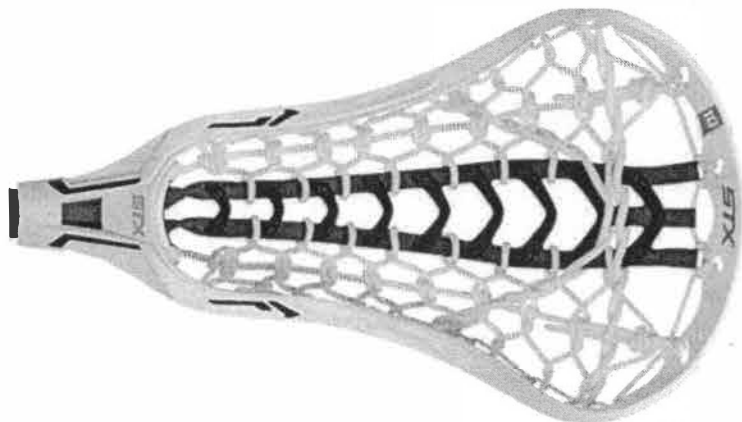

CRUX 600

\$220 / \$175 / \$150

EXULT 500

\$190 / \$150 / \$120

FORTRESS 600

\$180 / \$130 / \$100

CONFIDENTIAL

2018 COMPETITIVE HEADS & CS