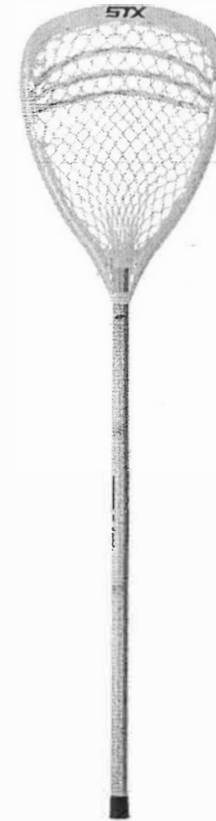

CONFIDENTIAL

2018 MEN'S COMPLETE A/M STICKS

STALLION U 550
W/STX 7000
\$100

STALLION 200
W/STX 6000
\$40

STALLION 50
W/STALLION 50
\$30

CONFIDENTIAL

2018 COMPLETE GOALIE STICKS

ECLIPSE II W/OUTLET
\$125